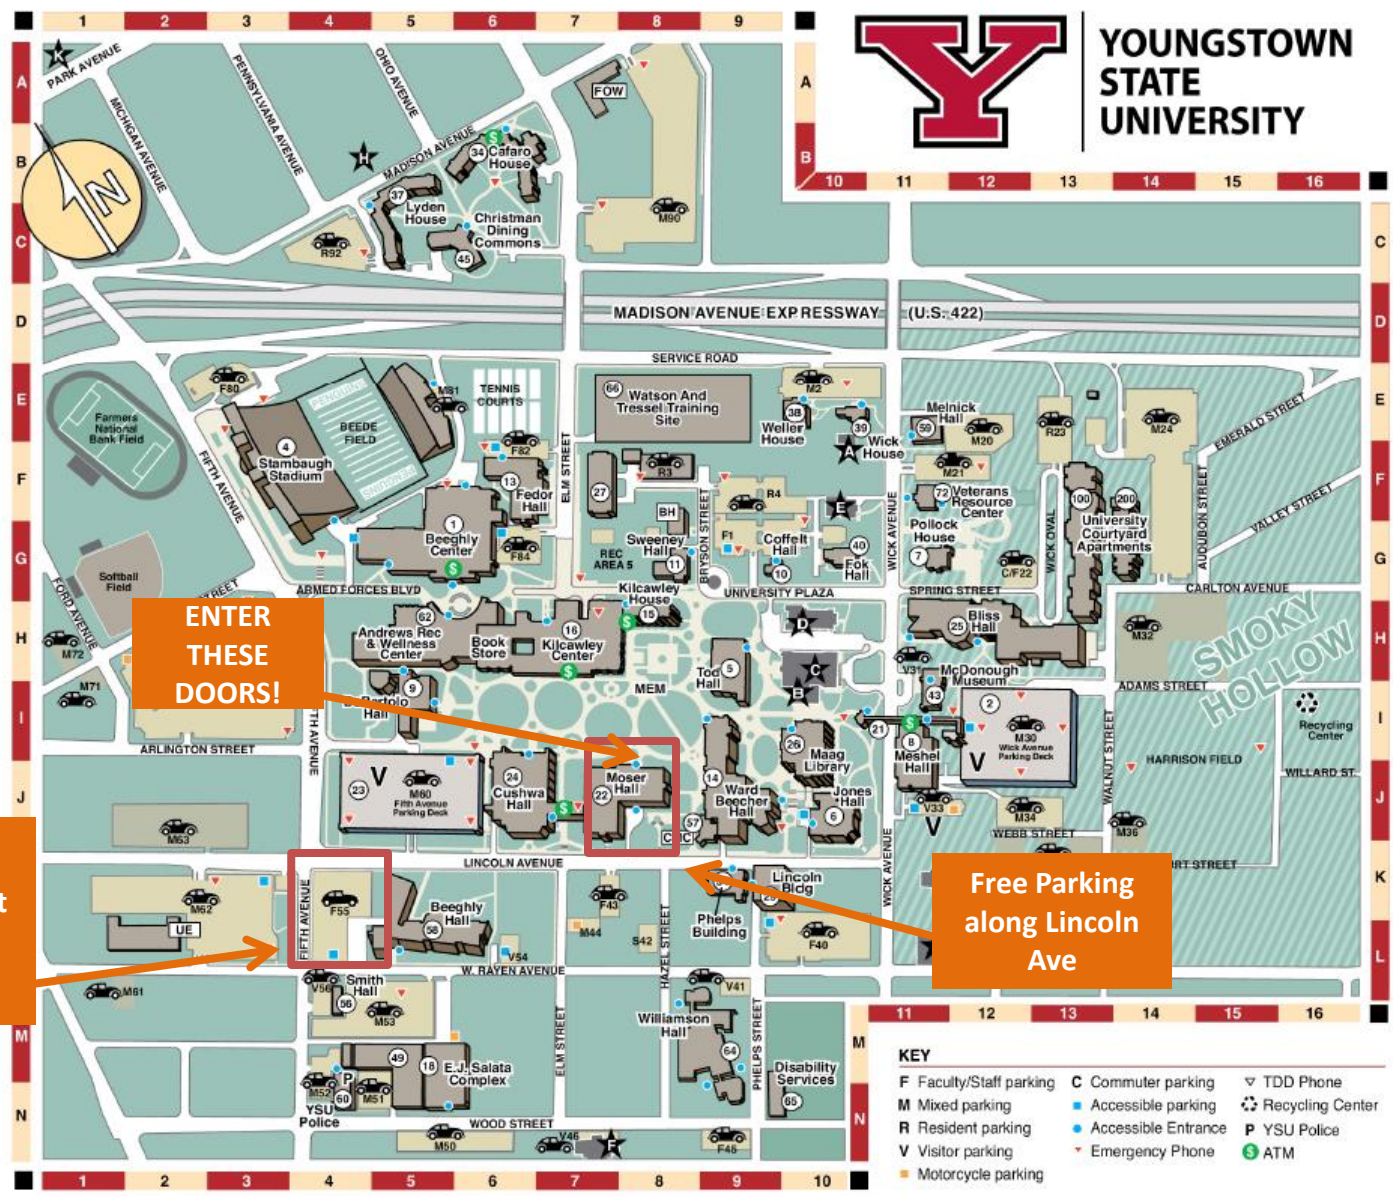

## University Buildings

- 65 36 West Wood St. (Disability Services)
- MEM 9/11 Memorial
- 62 Andrews Student Recreation and Wellness Center
- 1 Beeghly Center
- 58 Beeghly Hall
- 25 Bliss Hall
- BH Buechner Hall
- 34 Cafaro House
- 27 Central Utility Plant
- 45 Christman Dining Commons
- 60 Clingan-Waddell Hall (YSU Police)
- 10 Coffelt Hall
- 57 CMC
- 24 Cushwa Hall
- 9 DeBartolo Hall
- 18 E.J. Salata Complex
- 13 Fedor Hall
- FOW Flats On Wick Apartments
- 40 Fok Hall
- 6 Jones Hall
- 16 Kilcawley Center
- 15 Kilcawley House
- 29 Lincoln Building
- 37 Lyden House
- 2 M30 Wick Avenue Parking Deck
- 23 M60 Fifth Avenue Parking Deck
- 26 Maag Library
- 43 McDonough Museum of Art
- 59 Melnick Hall
- 8 Meshel Hall
- 22 Moser Hall
- 21 Pedestrian Bridge
- 54 Phelps Building
- 7 Pollock House
- 56 Smith Hall
- 4 Stambaugh Stadium
- 11 Sweeney Hall (Admissions)
- 5 Tod Hall
- UE Unive
- 100 Unive
- 200 Unive
- 72 Vetera
- 14 Ward
- 66 Watsc
- 38 Welle
- 49 Westi
- 39 Wick
- 64 Williamson Hall

- ### Area Arts & Cultural Venues & Churches
- A Arms Family Museum of Local History
  - B Beecher Center for Technology in the Arts
  - C Butler Institute of American Art
  - D Butler Institute - North Annex
  - E Holy Trinity Romanian Orthodox Church
  - F Museum of Industry and Labor
  - H Newman Center
  - I Public Library
  - J St. John's Episcopal Church
  - K Wick Park

rev 5.16

KEY					
F	Faculty/Staff parking	C	Commuter parking	☎	TDD Phone
M	Mixed parking	♿	Accessible parking	♻️	Recycling Center
R	Resident parking	♿	Accessible Entrance	P	YSU Police
V	Visitor parking	☎	Emergency Phone	🏧	ATM
🏍️	Motorcycle parking				